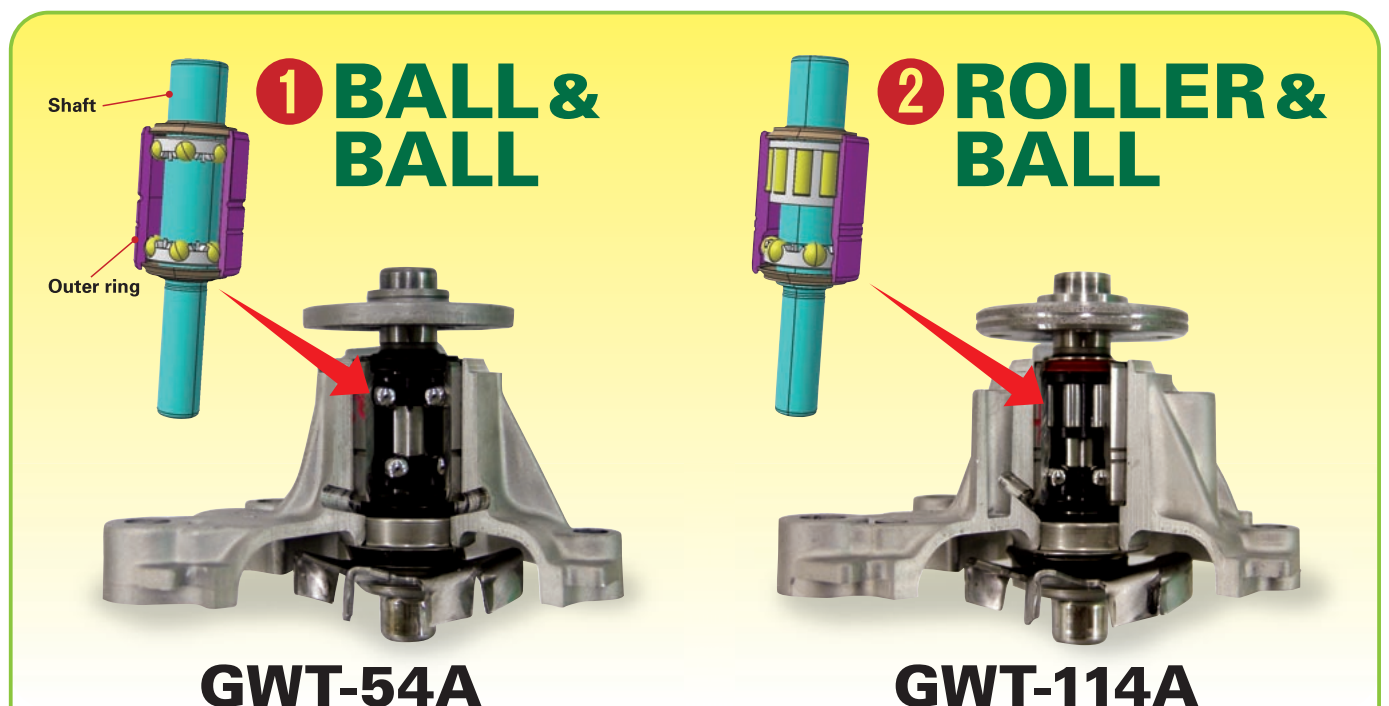

What is the difference?

In this issue, we would like to introduce GMB shaft bearings, one of the most important component parts of water pumps.

Water pump bearings can be divided into two types generally:

- 1 Ball & Ball type, both bearing elements consist of Balls
- 2 Roller & Ball type, one line consists of Rollers and the other consists of Balls

As the ball touches raceway of shaft and outer ring at a point, Ball & Ball bearings have an advantage for silent motion. On the other hand, Roller & Ball bearings have an advantage of heavy radial capacity since roller touches raceway of shaft and outer ring at a line.

With above reasons, Ball & Roller types are suitable for the cars with heavy working conditions under hood. As a following example (GWT-54A and GWT-114A), which has two different bearings with similar car applications, please recommend correct water pumps with the application guide shown in our catalog.