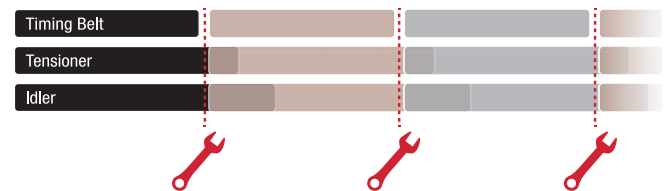

TIMING BELT-KIT