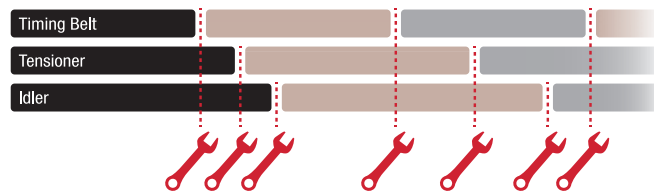

Life of the parts and repair times

Normal