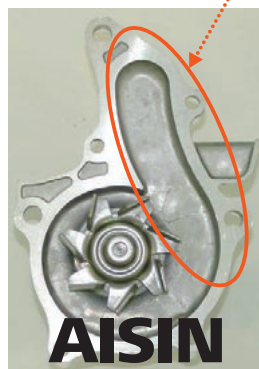

# GMB *bulletin* No.002

**AISIN  
TYPE**

**AISAN  
TYPE**

Some TOYOTA water pumps are separately produced by AISIN and AISAN for the same engine.

Generally they are only compatible to their own housings so it is very important to carefully check you have the correct OEM numbers.

The water pump you are going to replace will show the marking AISIN or AISAN to identify.

**DIFFERENT SHAPE**